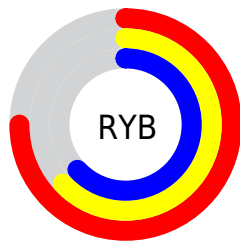

- Red (75%)
- Yellow (63%)
- Blue (63%)