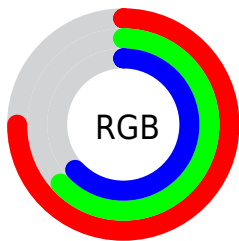

Distribution

- Red (75%)
- Green (63%)
- Blue (63%)