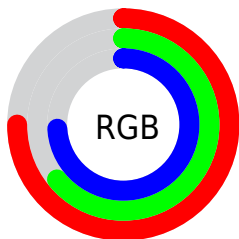

Distribution

Red (75%)

Green (64%)

Blue (74%)