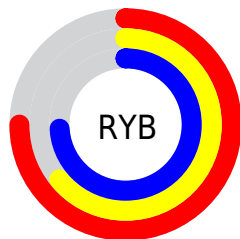

Red (75%)

Yellow (64%)

Blue (74%)