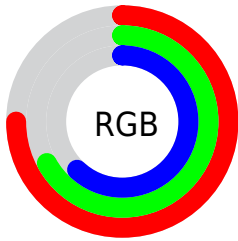

Distribution

Red (75%)

Green (67%)

Blue (62%)