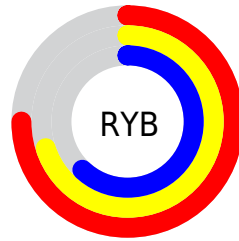

Details

The RYB color **191, 178, 157** is a light color, and the websafe version is hex **999999**. A complement of this color would be **157, 170, 191**, and the grayscale version is **175, 175, 175**.

A 20% lighter version of the original color is **248, 232, 212**, and **137, 126, 106** is the 20% darker color. If you saturate the color by 10%, you get **191, 170, 138**, and if you desaturate by 10%, it is **191, 186, 176**.

Distribution

Red (75%)

Green (67%)

Blue (62%)

Red (75%)

Yellow (70%)

Blue (62%)

Cyan (0%)