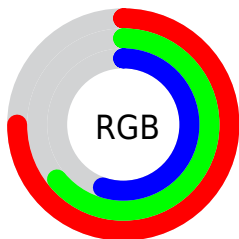

Distribution

Red (75%)

Green (64%)

Blue (55%)