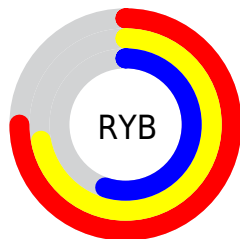

Red (75%)

Yellow (72%)

Blue (55%)