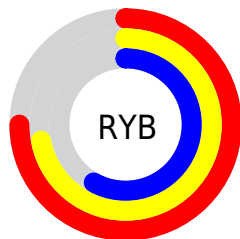

Red (75%)

Yellow (72%)

Blue (58%)