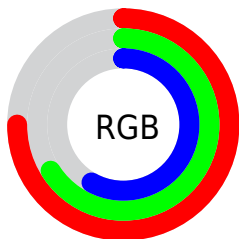

Distribution

Red (75%)

Green (66%)

Blue (58%)