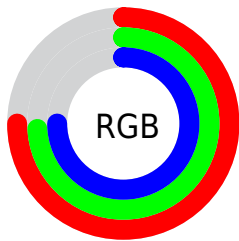

Distribution

- Red (75%)
- Green (74%)
- Blue (75%)