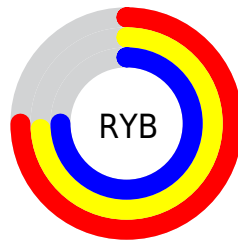

- Red (75%)
- Yellow (74%)
- Blue (75%)