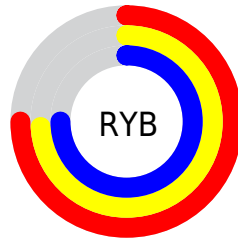

- Red (75%)
- Yellow (74%)
- Blue (75%)