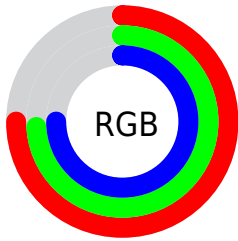

Distribution

- Red (75%)
- Green (74%)
- Blue (75%)