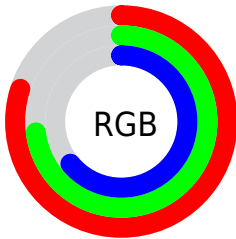

Distribution

- Red (80%)
- Green (73%)
- Blue (64%)