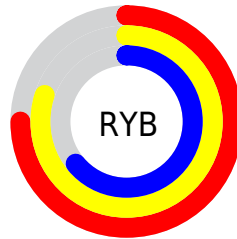

- Red (75%)
- Yellow (80%)
- Blue (64%)