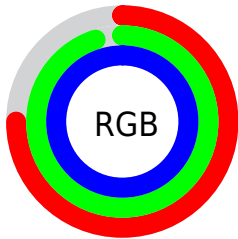

Distribution

Red (75%)

Green (95%)

Blue (99%)