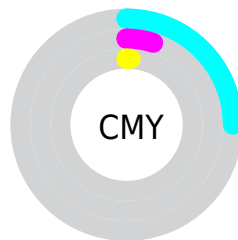

Details

The RYB color **191, 219, 253** is a light color, and the websafe version is hex **CCFFFF**. A complement of this color would be **253, 204, 191**, and the grayscale version is **228, 228, 228**.

A 20% lighter version of the original color is **248, 252, 255**, and **136, 163, 196** is the 20% darker color. If you saturate the color by 10%, you get **166, 205, 253**, and if you desaturate by 10%, it is **216, 233, 253**.

Distribution

Red (75%)

Green (95%)

Blue (99%)

Red (75%)

Yellow (86%)

Blue (99%)

Cyan (25%)

Magenta (4%)

Yellow (0%)

Black (1%)

Cyan (25%)

Magenta (5%)

Yellow (1%)

Brightness & Saturation Gradients

These gradients show how the RYB color 191, 219, 253 changes by changing the brightness by 10 percent. The first figure shows a shift by +10% for each color and the second figure -10%.