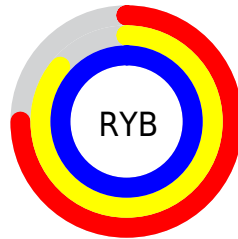

Details

The RYB color **191, 219, 253** is a light color, and the websafe version is hex **CCFFFF**. A complement of this color would be **253, 204, 191**, and the grayscale version is **228, 228, 228**.

A 20% lighter version of the original color is **248, 252, 255**, and **136, 163, 196** is the 20% darker color. If you saturate the color by 10%, you get **166, 205, 253**, and if you desaturate by 10%, it is **216, 233, 253**.

Distribution

Red (75%)

Green (95%)

Blue (99%)

Red (75%)

Yellow (86%)

Blue (99%)

Cyan (25%)