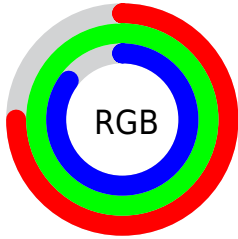

Distribution

- Red (75%)
- Green (99%)
- Blue (85%)