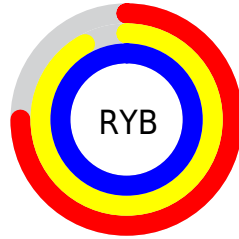

- Red (75%)
- Yellow (92%)
- Blue (99%)