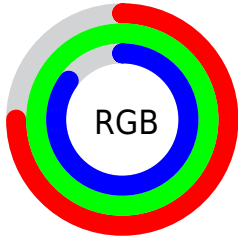

Distribution

- Red (75%)
- Green (100%)
- Blue (85%)