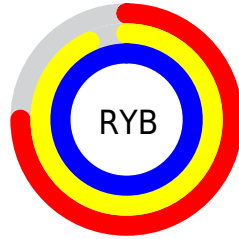

- Red (75%)
- Yellow (93%)
- Blue (100%)