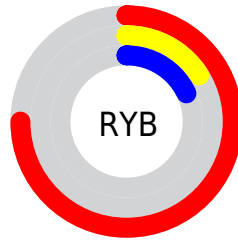

Conversions

Conversions Part 2

Format	Color
R_{YB}	191, 40, 45
Decimal	12527661
CIE _{Lab}	42.44, 58.43, 35.66
CIE _{LCh}	42, 68.450, 31.401
Yxy	12.7834, 0.5787, 0.3257
Android (android.graphics.Color)	4290717741 (0xFFBF282D)
YUV	85.7190, -20.0745, 92.3314
Hunter-Lab	35.7539, 50.8510, 18.8047

Details

The RYB color **191, 40, 45** is a dark color, and the websafe version is hex **CC3333**. A complement of this color would be **40, 117, 191**, and the grayscale version is **86, 86, 86**.

A 20% lighter version of the original color is **254, 101, 91**, and **129, 0, 0** is the 20% darker color. If you saturate the color by 10%, you get **191, 21, 27**, and if you desaturate by 10%, it is **191, 59, 63**.

Distribution

- Red (75%)
- Green (16%)
- Blue (18%)

- Red (75%)
- Yellow (16%)
- Blue (18%)

- Cyan (0%)
- Magenta (79%)
- Yellow (76%)
- Black (25%)

- Cyan (25%)
- Magenta (84%)
- Yellow (82%)

Brightness & Saturation Gradients