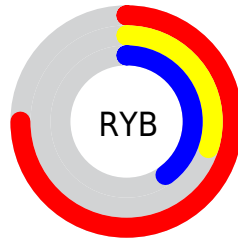

Conversions

Conversions Part 2

Format	Color
R_{YB}	191, 76, 102
Decimal	12536934
CIE Lab	48.52, 48.42, 9.11
CIE LCh	49, 49.274, 10.657
Yxy	17.2046, 0.4550, 0.2958
Android (android.graphics.Color)	4290727014 (0xFFBF4C66)
YUV	113.3490, -5.5951, 68.0999
Hunter-Lab	41.4784, 41.3189, 8.3138

Details

The RYB color **191, 76, 102** is a dark color, and the websafe version is hex **CC3366**. A complement of this color would be **76, 141, 191**, and the grayscale version is **113, 113, 113**.

A 20% lighter version of the original color is **251, 130, 153**, and **133, 17, 55** is the 20% darker color. If you saturate the color by 10%, you get **191, 57, 87**, and if you desaturate by 10%, it is **191, 95, 117**.

Distribution

- Red (75%)
- Green (30%)
- Blue (40%)

- Red (75%)
- Yellow (30%)
- Blue (40%)

- Cyan (0%)
- Magenta (60%)
- Yellow (47%)
- Black (25%)

- Cyan (25%)
- Magenta (70%)
- Yellow (60%)

Brightness & Saturation Gradients