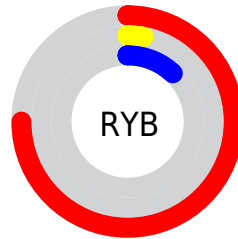

Conversions

Conversions Part 2

Format	Color
RYB	191, 7, 30
Decimal	12519198
CIELab	40.12, 64.16, 41.75
CIElCh	40, 76.546, 33.054
Yxy	11.3221, 0.6160, 0.3200
Android (android.graphics.Color)	4290709278 (0xFFBF071E)
YUV	64.6380, -17.0765, 110.8195
Hunter-Lab	33.6483, 56.7416, 19.5629

Details

The RYB color **191, 7, 30** is a dark color, and the websafe version is hex **CC3333**. A complement of this color would be **7, 105, 191**, and the grayscale version is **65, 65, 65**.

A 20% lighter version of the original color is **255, 84, 75**, and **128, 0, 0** is the 20% darker color. If you saturate the color by 10%, you get **191, 0, 24**, and if you desaturate by 10%, it is **191, 26, 47**.

Distribution

- Red (75%)
- Green (3%)
- Blue (12%)

- Red (75%)
- Yellow (3%)
- Blue (12%)

- Cyan (0%)
- Magenta (96%)
- Yellow (84%)
- Black (25%)

- Cyan (25%)
- Magenta (97%)
- Yellow (88%)

Brightness & Saturation Gradients