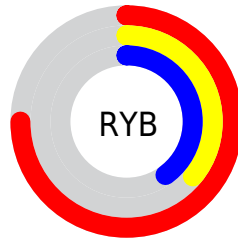

# Details

The RYB color **191, 92, 101** is a dark color, and the websafe version is hex **CC6666**. A complement of this color would be **92, 144, 191**, and the grayscale version is **123, 123, 123**.

A 20% lighter version of the original color is **251, 145, 152**, and **133, 41, 54** is the 20% darker color. If you saturate the color by 10%, you get **191, 73, 84**, and if you desaturate by 10%, it is **191, 111, 118**.

# Distribution

Red (75%)

Green (36%)

Blue (40%)

Red (75%)

Yellow (36%)

Blue (40%)

Cyan (0%)