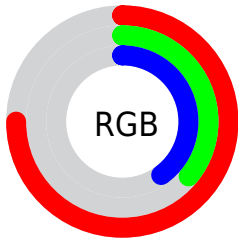

Distribution

Red (75%)

Green (36%)

Blue (40%)