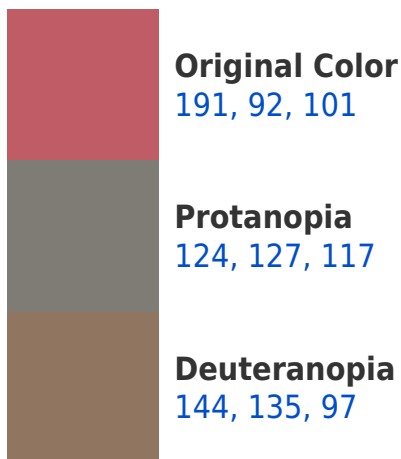

Color Blindness Simulation

Color vision deficiency is a very complex topic, and I could not describe the different causes any better than Wikipedia does, so if you want to learn more, you should check out their [article about color blindness](#).

Dichromacy