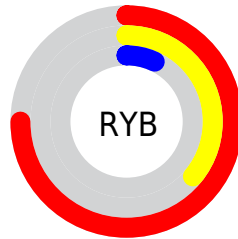

Conversions

Conversions Part 2

Format	Color
R_{YB}	191, 92, 18
Decimal	12535314
CIE Lab	46.28, 46.57, 52.04
CIE LCh	46, 69.840, 48.175
Yxy	15.4791, 0.5720, 0.3724
Android (android.graphics.Color)	4290725394 (0xFFBF4612)
YUV	100.2510, -40.5497, 79.5869
Hunter-Lab	39.3435, 39.0132, 24.0639

Details

The RYB color **191, 92, 18** is a dark color, and the websafe version is hex **993300**. A complement of this color would be **18, 89, 191**, and the grayscale version is **100, 100, 100**.

A 20% lighter version of the original color is **254, 145, 69**, and **129, 10, 0** is the 20% darker color. If you saturate the color by 10%, you get **191, 81, 0**, and if you desaturate by 10%, it is **191, 103, 37**.

Distribution

Red (75%)

Green (27%)

Blue (7%)

Red (75%)

Yellow (36%)

Blue (7%)

Cyan (0%)