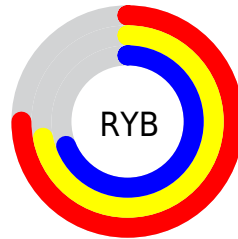

Details

The RYB color **192, 184, 175** is a light color, and the websafe version is hex **CCCCCC**. A complement of this color would be **175, 182, 192**, and the grayscale version is **184, 184, 184**.

A 20% lighter version of the original color is **248, 241, 230**, and **138, 131, 123** is the 20% darker color. If you saturate the color by 10%, you get **192, 174, 156**, and if you desaturate by 10%, it is **192, 193, 194**.

Distribution

Red (75%)

Green (71%)

Blue (69%)

Red (75%)

Yellow (72%)

Blue (69%)

Cyan (0%)