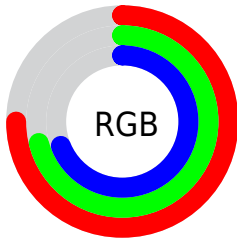

Distribution

Red (75%)

Green (71%)

Blue (69%)