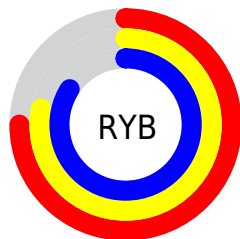

- Red (75%)
- Yellow (78%)
- Blue (84%)