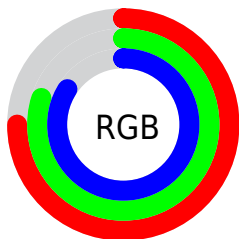

Distribution

- Red (75%)
- Green (80%)
- Blue (84%)