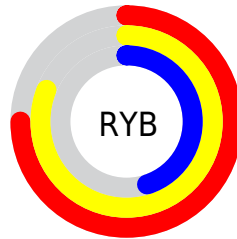

- Red (75%)
- Yellow (81%)
- Blue (45%)