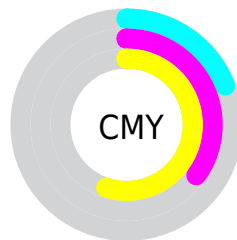

# Details

The RYB color **192, 207, 115** is a light color, and the websafe version is hex **CC9966**. A complement of this color would be **115, 144, 207**, and the grayscale version is **172, 172, 172**.

A 20% lighter version of the original color is **227, 255, 168**, and **135, 151, 66** is the 20% darker color. If you saturate the color by 10%, you get **187, 207, 94**, and if you desaturate by 10%, it is **194, 207, 136**.

# Distribution

- Red (81%)
- Green (65%)
- Blue (45%)

- Red (75%)
- Yellow (81%)
- Blue (45%)

- Cyan (0%)
- Magenta (20%)
- Yellow (44%)
- Black (19%)

- Cyan (19%)
- Magenta (35%)
- Yellow (55%)

# Brightness & Saturation Gradients

These gradients show how the RYB color 192, 207, 115 changes by changing the brightness by 10 percent. The first figure shows a shift by +10% for each color and the second figure -10%.