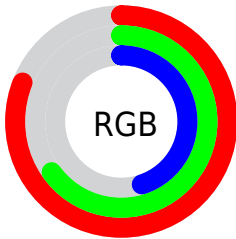

Distribution

- Red (81%)
- Green (65%)
- Blue (45%)