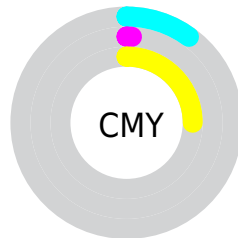

Details

The RYB color **192, 252, 215** is a light color, and the websafe version is hex **FFFFCC**. A complement of this color would be **215, 192, 252**, and the grayscale version is **239, 239, 239**.

A 20% lighter version of the original color is **249, 255, 249**, and **138, 195, 160** is the 20% darker color. If you saturate the color by 10%, you get **167, 252, 200**, and if you desaturate by 10%, it is **217, 252, 230**.

Distribution

- Red (90%)
- Green (99%)
- Blue (75%)

- Red (75%)
- Yellow (99%)
- Blue (84%)

- Cyan (9%)
- Magenta (0%)
- Yellow (24%)
- Black (1%)

- Cyan (10%)
- Magenta (1%)
- Yellow (25%)

Brightness & Saturation Gradients

These gradients show how the RYB color 192, 252, 215 changes by changing the brightness by 10 percent. The first figure shows a shift by +10% for each color and the second figure -10%.

Similar to the brightness gradients but the following saturation gradients show a change of the RYB color 192, 252, 215 by changing the saturation by 10% instead.