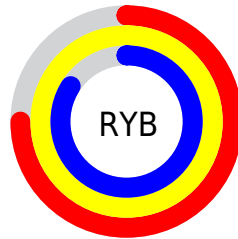

- Red (75%)
- Yellow (99%)
- Blue (84%)