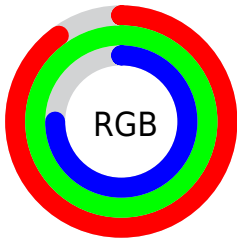

Distribution

- Red (90%)
- Green (99%)
- Blue (75%)