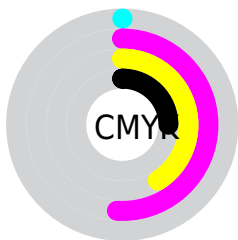

# Details

The RYB color **192, 95, 113** is a dark color, and the websafe version is hex **CC6666**. The color can be described as middle muted rose. A complement of this color would be **95, 148, 192**, and the grayscale version is **126, 126, 126**.

A 20% lighter version of the original color is **251, 148, 165**, and **135, 44, 65** is the 20% darker color. If you saturate the color by 10%, you get **192, 76, 97**, and if you desaturate by 10%, it is **192, 114, 129**.

# Distribution

- Red (75%)
- Green (37%)
- Blue (44%)

- Red (75%)
- Yellow (37%)
- Blue (44%)

- Cyan (0%)
- Magenta (51%)
- Yellow (41%)
- Black (25%)

- Cyan (25%)
- Magenta (63%)
- Yellow (56%)