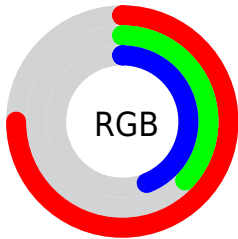

Distribution

- Red (75%)
- Green (37%)
- Blue (44%)