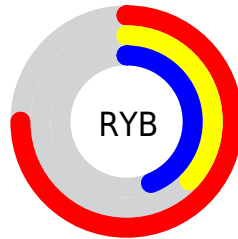

- Red (75%)
- Yellow (37%)
- Blue (44%)