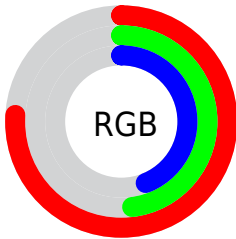

Distribution

Red (76%)

Green (48%)

Blue (44%)