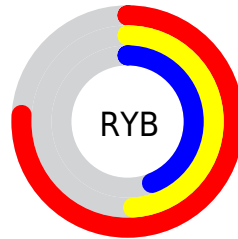

# Details

The RYB color **193, 124, 111** is a dark color, and the websafe version is hex **CC6666**. A complement of this color would be **111, 149, 193**, and the grayscale version is **142, 142, 142**.

A 20% lighter version of the original color is **252, 177, 163**, and **137, 73, 63** is the 20% darker color. If you saturate the color by 10%, you get **193, 108, 92**, and if you desaturate by 10%, it is **193, 141, 130**.

# Distribution

Red (76%)

Green (48%)

Blue (44%)

Red (76%)

Yellow (49%)

Blue (44%)

Cyan (0%)