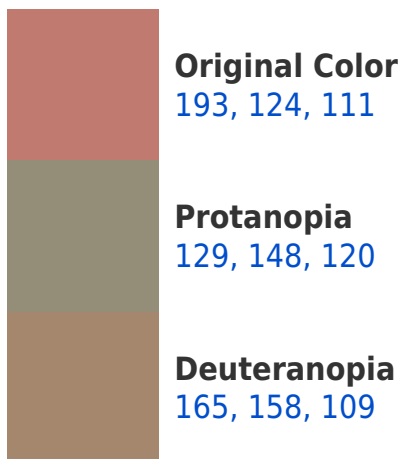

Color Blindness Simulation

Color vision deficiency is a very complex topic, and I could not describe the different causes any better than Wikipedia does, so if you want to learn more, you should check out their [article about color blindness](#).

Dichromacy