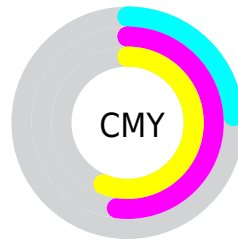

# Details

The RYB color **193, 124, 111** is a dark color, and the websafe version is hex **CC6666**. A complement of this color would be **111, 149, 193**, and the grayscale version is **142, 142, 142**.

A 20% lighter version of the original color is **252, 177, 163**, and **137, 73, 63** is the 20% darker color. If you saturate the color by 10%, you get **193, 108, 92**, and if you desaturate by 10%, it is **193, 141, 130**.

# Distribution

Red (76%)

Green (48%)

Blue (44%)

Red (76%)

Yellow (49%)

Blue (44%)

Cyan (0%)

Magenta (37%)

Yellow (42%)

Black (24%)

Cyan (24%)

Magenta (52%)

Yellow (56%)