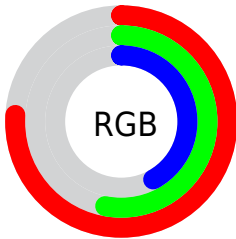

Distribution

- Red (76%)
- Green (53%)
- Blue (42%)