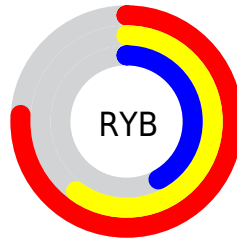

- Red (76%)
- Yellow (60%)
- Blue (42%)