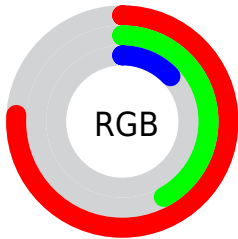

Distribution

- Red (76%)
- Green (42%)
- Blue (13%)