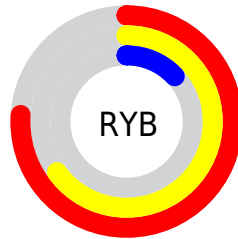

- Red (76%)
- Yellow (65%)
- Blue (13%)