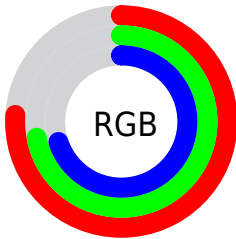

Distribution

Red (76%)

Green (72%)

Blue (70%)