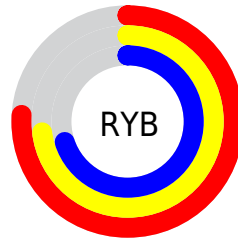

Details

The RYB color **193, 187, 179** is a light color, and the websafe version is hex **CCCCCC**. A complement of this color would be **179, 184, 193**, and the grayscale version is **186, 186, 186**.

A 20% lighter version of the original color is **249, 243, 235**, and **139, 134, 126** is the 20% darker color. If you saturate the color by 10%, you get **193, 179, 160**, and if you desaturate by 10%, it is **193, 195, 198**.

Distribution

Red (76%)

Green (72%)

Blue (70%)

Red (76%)

Yellow (73%)

Blue (70%)

Cyan (0%)