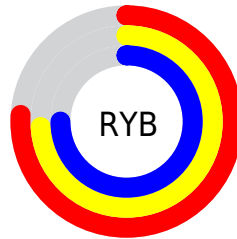

- Red (76%)
- Yellow (74%)
- Blue (75%)