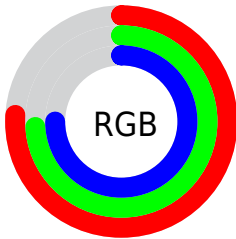

Distribution

- Red (76%)
- Green (74%)
- Blue (75%)