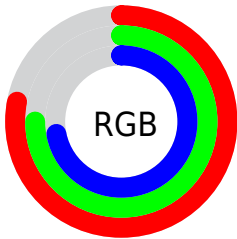

Distribution

Red (78%)

Green (75%)

Blue (72%)