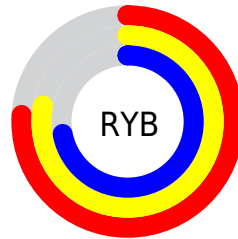

Details

The RYB color **193, 198, 183** is a light color, and the websafe version is hex **CCCCCC**. A complement of this color would be **183, 187, 198**, and the grayscale version is **193, 193, 193**.

A 20% lighter version of the original color is **251, 255, 239**, and **138, 144, 130** is the 20% darker color. If you saturate the color by 10%, you get **186, 198, 163**, and if you desaturate by 10%, it is **198, 199, 203**.

Distribution

Red (78%)

Green (75%)

Blue (72%)

Red (76%)

Yellow (78%)

Blue (72%)

Cyan (0%)