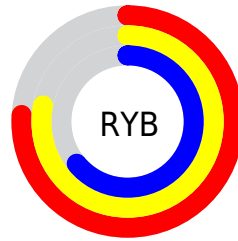

Details

The RYB color **193, 200, 162** is a light color, and the websafe version is hex **CCCCCC**. A complement of this color would be **162, 174, 200**, and the grayscale version is **186, 186, 186**.

A 20% lighter version of the original color is **245, 255, 217**, and **139, 146, 110** is the 20% darker color. If you saturate the color by 10%, you get **189, 200, 142**, and if you desaturate by 10%, it is **196, 200, 182**.

Distribution

Red (78%)

Green (72%)

Blue (64%)

Red (76%)

Yellow (78%)

Blue (64%)

Cyan (0%)