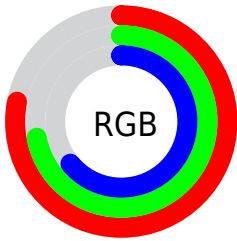

Distribution

Red (78%)

Green (72%)

Blue (64%)