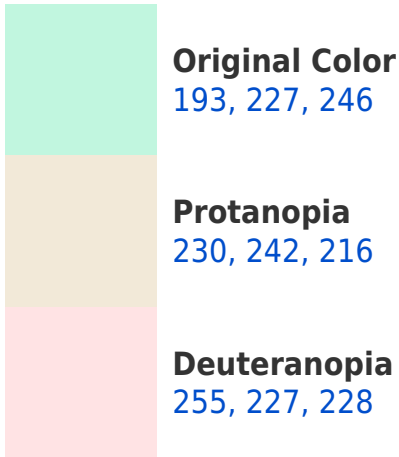

White Background

This preview shows how the RYB color 193, 227, 246 looks on a white background.

Color Contrast Check

Large Text (above 18pt) WCAG AA × Fail

Any Text WCAG AA × Fail

Large Text (above 18pt) WCAG AAA × Fail

Large Text (above 18pt) WCAG AAA ✓ Pass

Any Text WCAG AAA ✓ Pass

If you want to check with other color combinations, try the [Color Contrast Checker](#).

RYB 193, 227, 246 Background

This preview shows how black text looks on a background with the RYB color 193, 227, 246.

This preview shows how white text looks on a background with the RYB color 193, 227, 246.

Color Blindness Simulation

Color vision deficiency is a very complex topic, and I could not describe the different causes any better than Wikipedia does, so if you want to learn more, you should check out their [article about color blindness](#).

Dichromacy

Tritanopia
207, 226, 255

Trichromacy

Original Color

193, 227, 246

Protanomaly

218, 238, 232

Deuteranomaly