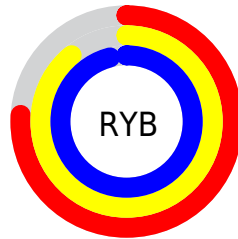

- Red (76%)
- Yellow (89%)
- Blue (96%)