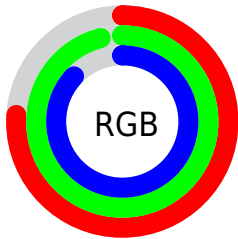

Distribution

- Red (76%)
- Green (96%)
- Blue (87%)