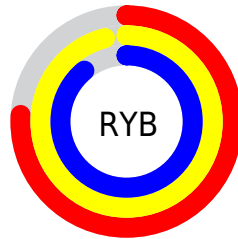

- Red (76%)
- Yellow (96%)
- Blue (89%)