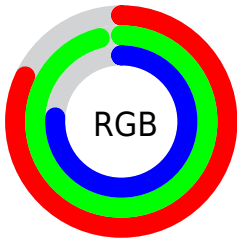

Distribution

- Red (82%)
- Green (96%)
- Blue (76%)