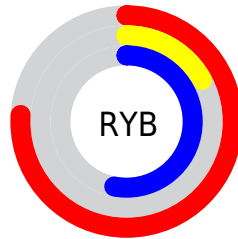

- Red (76%)
- Yellow (17%)
- Blue (53%)