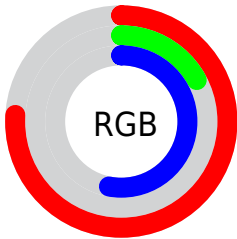

Distribution

- Red (76%)
- Green (17%)
- Blue (53%)