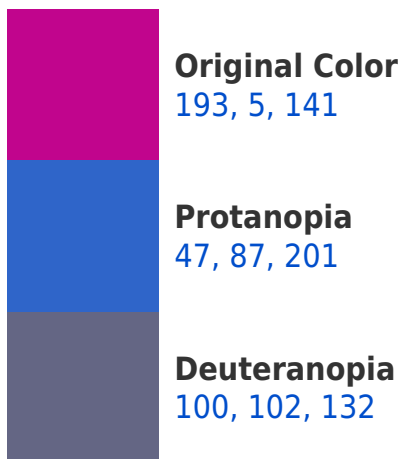

A 20% lighter version of the original color is **254, 88, 195**, and **134, 0, 91** is the 20% darker color. If you saturate the color by 10%, you get **193, 0, 140**, and if you desaturate by 10%, it is **193, 24, 146**.

White Background

This preview shows how the RYB color 193, 5, 141 looks on a white background.

Color Contrast Check

Large Text (above 18pt) WCAG AA ✓ Pass

Any Text WCAG AA ✓ Pass

Large Text (above 18pt) WCAG AAA ✓ Pass

R Y B 193, 5, 141 Background

This preview shows how black text looks on a background with the RYB color 193, 5, 141.

This preview shows how white text looks on a background with the RYB color 193, 5, 141.

Dichromacy

Tritanopia
187, 56, 58

Trichromacy

Original Color

193, 5, 141

Protanomaly

100, 66, 179

Deuteranomaly