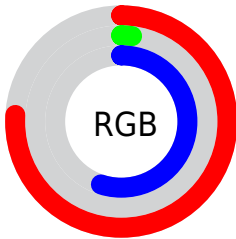

Distribution

- Red (76%)
- Green (2%)
- Blue (55%)