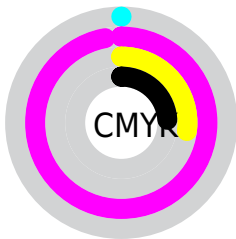

Details

The RYB color **193, 5, 141** is a dark color, and the websafe version is hex **CC0099**. The color can be described as dark washed rose. A complement of this color would be **5, 152, 193**, and the grayscale version is **76, 76, 76**.

A 20% lighter version of the original color is **254, 88, 195**, and **134, 0, 91** is the 20% darker color. If you saturate the color by 10%, you get **193, 0, 140**, and if you desaturate by 10%, it is **193, 24, 146**.

Distribution

- Red (76%)
- Green (2%)
- Blue (55%)

- Red (76%)
- Yellow (2%)
- Blue (55%)

- Cyan (0%)
- Magenta (97%)
- Yellow (27%)
- Black (24%)

- Cyan (24%)
- Magenta (98%)
- Yellow (45%)

Brightness & Saturation Gradients