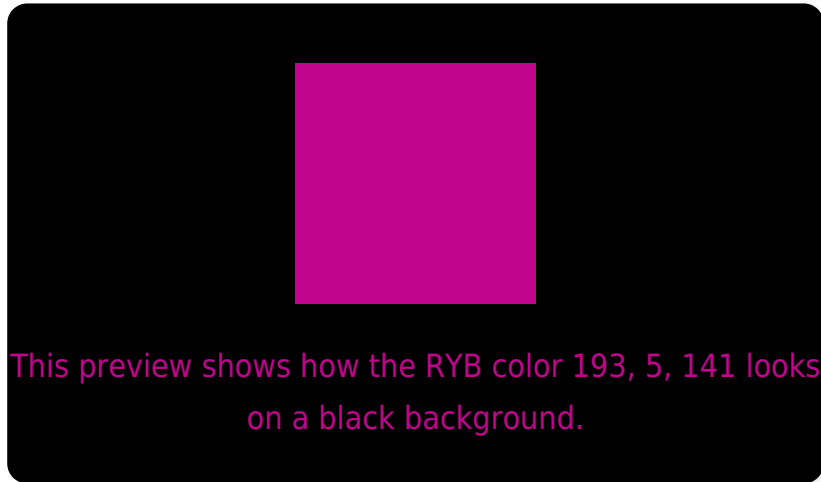

Black Background

Color Contrast Check

Large Text (above 18pt) WCAG AA ✓ Pass

Any Text WCAG AA × Fail

Large Text (above 18pt) WCAG AAA × Fail

Any Text WCAG AAA × Fail

If you want to check with other color combinations, try the [Color Contrast Checker](#).