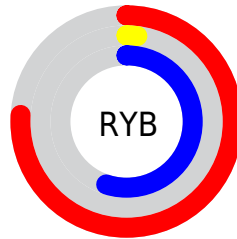

- Red (76%)
- Yellow (2%)
- Blue (55%)