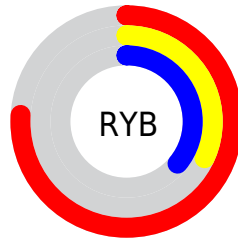

- Red (76%)
- Yellow (32%)
- Blue (36%)