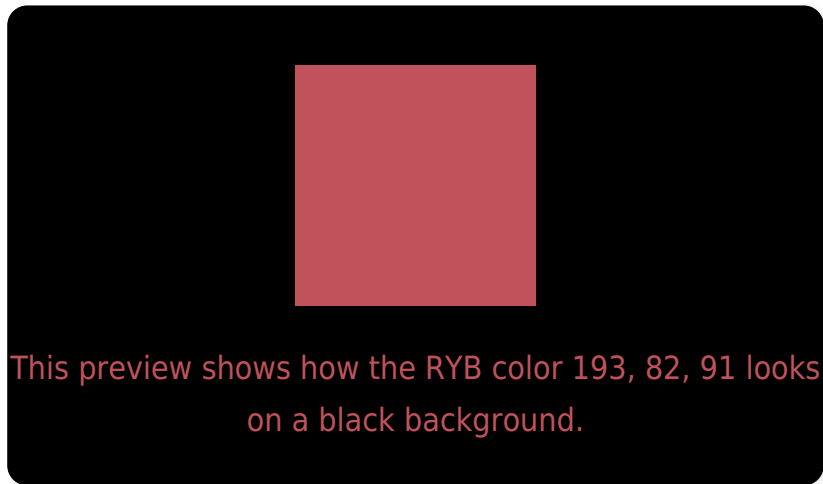

## White Background

This preview shows how the RYB color 193, 82, 91 looks on a white background.

# Black Background