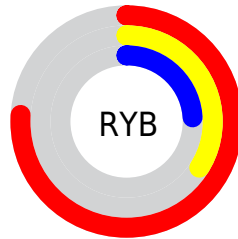

- Red (76%)
- Yellow (34%)
- Blue (24%)