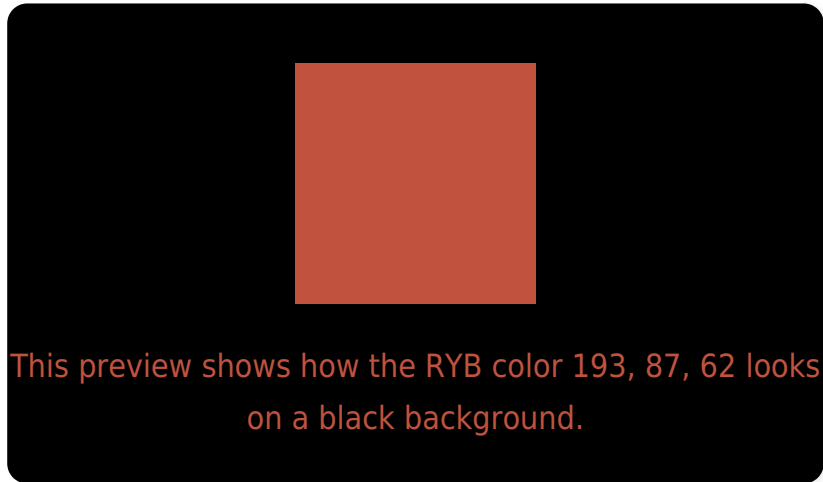

## White Background

This preview shows how the RYB color 193, 87, 62 looks on a white background.

# Black Background