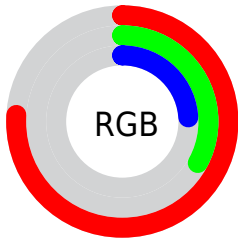

Distribution

- Red (76%)
- Green (33%)
- Blue (24%)