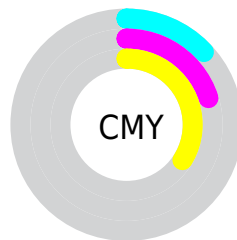

Details

The RYB color **194, 221, 169** is a light color, and the websafe version is hex **CCCC99**. A complement of this color would be **169, 182, 221**, and the grayscale version is **205, 205, 205**.

A 20% lighter version of the original color is **224, 255, 224**, and **139, 165, 117** is the 20% darker color. If you saturate the color by 10%, you get **183, 221, 147**, and if you desaturate by 10%, it is **206, 221, 191**.

Distribution

- Red (87%)
- Green (80%)
- Blue (66%)

- Red (76%)
- Yellow (87%)
- Blue (66%)

- Cyan (0%)
- Magenta (8%)
- Yellow (24%)
- Black (13%)

- Cyan (13%)
- Magenta (20%)
- Yellow (34%)

Brightness & Saturation Gradients

These gradients show how the RYB color 194, 221, 169 changes by changing the brightness by 10 percent. The first figure shows a shift by +10% for each color and the second figure -10%.

Similar to the brightness gradients but the following saturation gradients show a change of the RYB color 194, 221, 169 by changing the saturation by 10% instead.