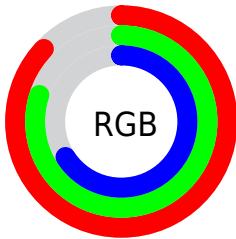

Distribution

- Red (87%)
- Green (80%)
- Blue (66%)