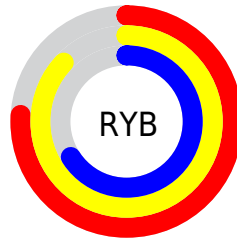

- Red (76%)
- Yellow (87%)
- Blue (66%)