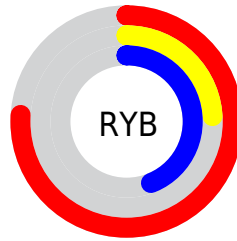

- Red (76%)
- Yellow (24%)
- Blue (44%)