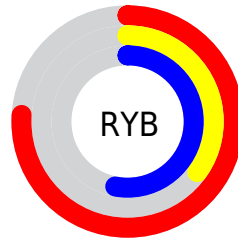

Red (76%)

Yellow (35%)

Blue (53%)