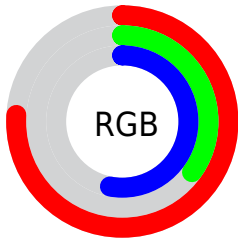

Distribution

Red (76%)

Green (35%)

Blue (53%)