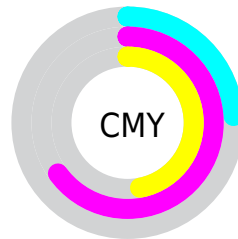

# Details

The RYB color **194, 89, 136** is a dark color, and the websafe version is hex **CC6699**. The color can be described as middle muted rose. A complement of this color would be **89, 157, 194**, and the grayscale version is **126, 126, 126**.

A 20% lighter version of the original color is **253, 143, 189**, and **137, 35, 86** is the 20% darker color. If you saturate the color by 10%, you get **194, 70, 125**, and if you desaturate by 10%, it is **194, 108, 147**.

# Distribution

Red (76%)

Green (35%)

Blue (53%)

Red (76%)

Yellow (35%)

Blue (53%)

Cyan (0%)

Magenta (54%)

Yellow (30%)

Black (24%)

Cyan (24%)

Magenta (65%)

Yellow (47%)