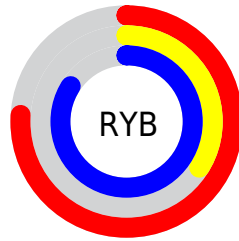

- Red (76%)
- Yellow (34%)
- Blue (84%)