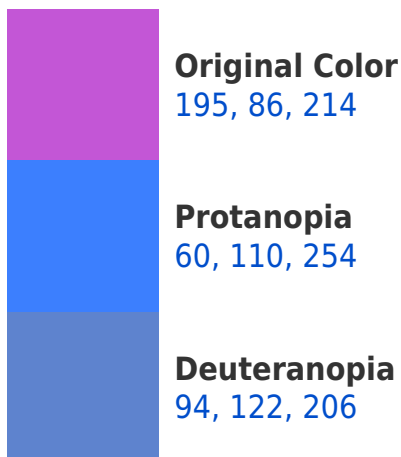

A 20% lighter version of the original color is **254, 141, 255**, and **138, 25, 159** is the 20% darker color. If you saturate the color by 10%, you get **192, 65, 214**, and if you desaturate by 10%, it is **198, 107, 214**.

86, 181, 214

107, 96, 98

171, 0, 25

43, 0, 6

Previews

White Background

This preview shows how the RYB color 195, 86, 214 looks on a white background.

Color Contrast Check

RYB 195, 86, 214 Background

This preview shows how black text looks on a background with the RYB color 195, 86, 214.

This preview shows how white text looks on a background with the RYB color 195, 86, 214.

Dichromacy

Tritanopia
183, 112, 121

Trichromacy

Original Color
195, 86, 214

Protanomaly
109, 113, 239

Deuteranomaly
131, 115, 209

Tritanomaly
187, 103, 155

Monochromacy