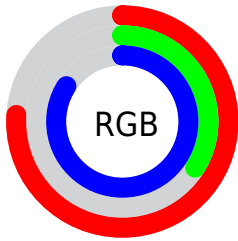

Distribution

- Red (76%)
- Green (34%)
- Blue (84%)