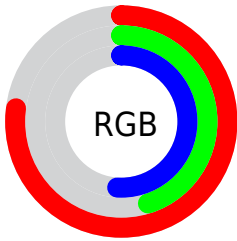

Distribution

- Red (77%)
- Green (45%)
- Blue (51%)