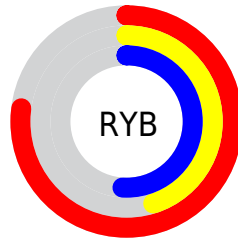

- Red (77%)
- Yellow (45%)
- Blue (51%)