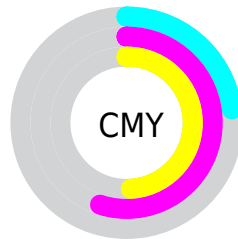

# Details

The RYB color **196, 116, 129** is a light color, and the websafe version is hex **CC6666**. A complement of this color would be **116, 160, 196**, and the grayscale version is **141, 141, 141**.

A 20% lighter version of the original color is **254, 169, 182**, and **140, 66, 80** is the 20% darker color. If you saturate the color by 10%, you get **196, 96, 113**, and if you desaturate by 10%, it is **196, 136, 145**.

# Distribution

- Red (77%)
- Green (45%)
- Blue (51%)

- Red (77%)
- Yellow (45%)
- Blue (51%)

- Cyan (0%)
- Magenta (41%)
- Yellow (34%)
- Black (23%)

- Cyan (23%)
- Magenta (55%)
- Yellow (49%)

# Brightness & Saturation Gradients

These gradients show how the RYB color 196, 116, 129 changes by changing the brightness by 10 percent. The first figure shows a shift by +10% for each color and the second figure -10%.