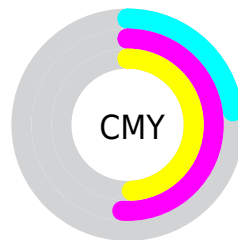

# Details

The RYB color **196, 124, 129** is a light color, and the websafe version is hex **CC9999**. A complement of this color would be **124, 161, 196**, and the grayscale version is **146, 146, 146**.

A 20% lighter version of the original color is **254, 177, 182**, and **140, 74, 80** is the 20% darker color. If you saturate the color by 10%, you get **196, 104, 111**, and if you desaturate by 10%, it is **196, 144, 147**.

# Distribution

Red (77%)

Green (49%)

Blue (51%)

Red (77%)

Yellow (49%)

Blue (51%)

Cyan (0%)

Magenta (37%)

Yellow (34%)

Black (23%)

Cyan (23%)

Magenta (51%)

Yellow (49%)