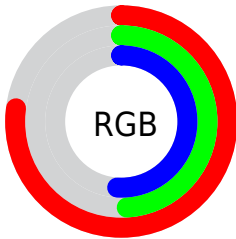

Distribution

Red (77%)

Green (49%)

Blue (51%)