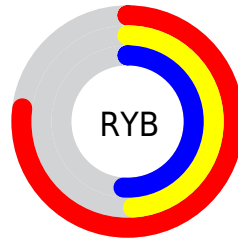

## Conversions Part 2

Format	Color
<a href="#">RYB</a>	<a href="#">196, 124, 129</a>
Decimal	<a href="#">12876929</a>
CIELab	<a href="#">59.65, 28.63, 9.06</a>
CIELCh	<a href="#">60, 30.033, 17.557</a>
Yxy	<a href="#">27.7360, 0.3946, 0.3225</a>
Android (android.graphics.Color)	<a href="#">4291067009</a> ( <a href="#">0xFFC47C81</a> )
YUV	<a href="#">146.0980, -8.4293, 43.7641</a>
Hunter-Lab	<a href="#">52.6650, 22.8539, 9.4705</a>

# Details

The RYB color **196, 124, 129** is a light color, and the websafe version is hex **CC9999**. A complement of this color would be **124, 161, 196**, and the grayscale version is **146, 146, 146**.

A 20% lighter version of the original color is **254, 177, 182**, and **140, 74, 80** is the 20% darker color. If you saturate the color by 10%, you get **196, 104, 111**, and if you desaturate by 10%, it is **196, 144, 147**.

# Distribution

Red (77%)

Green (49%)

Blue (51%)

Red (77%)

Yellow (49%)

Blue (51%)

Cyan (0%)