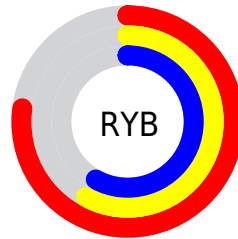

## Conversions Part 2

Format	Color
<a href="#">RYB</a>	<a href="#">196, 148, 147</a>
Decimal	<a href="#">12883091</a>
CIELab	<a href="#">65.76, 17.91, 7.54</a>
CIELCh	<a href="#">66, 19.435, 22.840</a>
Yxy	<a href="#">35.0159, 0.3645, 0.3305</a>
Android (android.graphics.Color)	<a href="#">4291073171 (0xFFC49493)</a>
YUV	<a href="#">162.2380, -7.5123, 29.6093</a>
Hunter-Lab	<a href="#">59.1742, 12.9375, 9.0316</a>

# Details

The RYB color **196, 148, 147** is a light color, and the websafe version is hex **CC9999**. A complement of this color would be **147, 171, 196**, and the grayscale version is **162, 162, 162**.

A 20% lighter version of the original color is **253, 202, 201**, and **141, 97, 97** is the 20% darker color. If you saturate the color by 10%, you get **196, 129, 127**, and if you desaturate by 10%, it is **196, 167, 167**.

# Distribution

Red (77%)

Green (58%)

Blue (58%)

Red (77%)

Yellow (58%)

Blue (58%)

Cyan (0%)