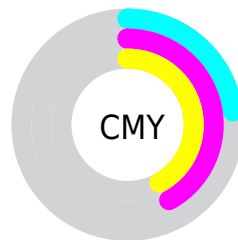

# Details

The RYB color **196, 148, 147** is a light color, and the websafe version is hex **CC9999**. A complement of this color would be **147, 171, 196**, and the grayscale version is **162, 162, 162**.

A 20% lighter version of the original color is **253, 202, 201**, and **141, 97, 97** is the 20% darker color. If you saturate the color by 10%, you get **196, 129, 127**, and if you desaturate by 10%, it is **196, 167, 167**.

# Distribution

Red (77%)

Green (58%)

Blue (58%)

Red (77%)

Yellow (58%)

Blue (58%)

Cyan (0%)

Magenta (25%)

Yellow (25%)

Black (23%)

Cyan (23%)

Magenta (42%)

Yellow (42%)