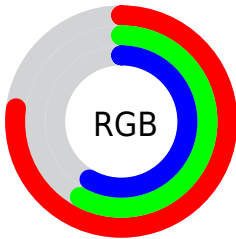

Distribution

Red (77%)

Green (58%)

Blue (58%)