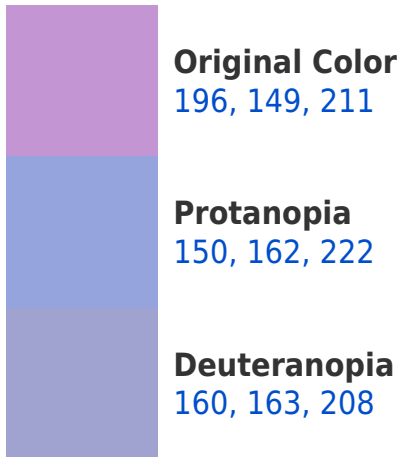

White Background

This preview shows how the RYB color 196, 149, 211 looks on a white background.

Color Contrast Check

Large Text (above 18pt) WCAG AA × Fail

Any Text WCAG AA × Fail

Large Text (above 18pt) WCAG AAA × Fail

Large Text (above 18pt) WCAG AAA ✓ Pass

Any Text WCAG AAA ✓ Pass

If you want to check with other color combinations, try the [Color Contrast Checker](#).

RYB 196, 149, 211 Background

This preview shows how black text looks on a background with the RYB color 196, 149, 211.

This preview shows how white text looks on a background with the RYB color 196, 149, 211.

Color Blindness Simulation

Color vision deficiency is a very complex topic, and I could not describe the different causes any better than Wikipedia does, so if you want to learn more, you should check out their [article about color blindness](#).

Dichromacy

Tritanopia
190, 157, 169

Trichromacy

Original Color
196, 149, 211

Protanomaly
167, 159, 218

Deuteranomaly
173, 158, 209

Tritanomaly
192, 154, 184

Monochromacy