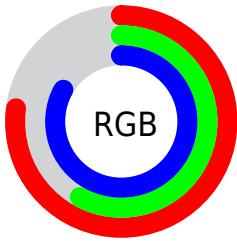

Distribution

- Red (77%)
- Green (58%)
- Blue (83%)