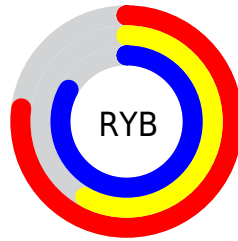

- Red (77%)
- Yellow (58%)
- Blue (83%)