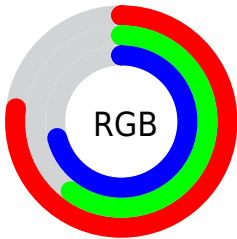

Distribution

- Red (77%)
- Green (60%)
- Blue (71%)