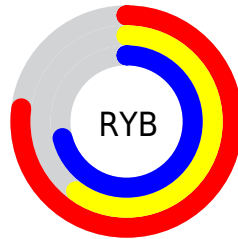

- Red (77%)
- Yellow (60%)
- Blue (71%)