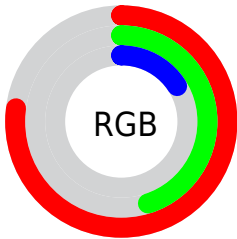

Distribution

- Red (77%)
- Green (45%)
- Blue (16%)