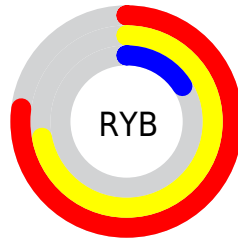

- Red (77%)
- Yellow (72%)
- Blue (16%)