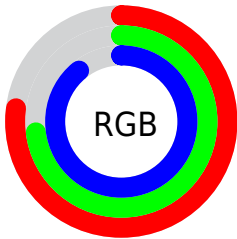

Distribution

- Red (77%)
- Green (73%)
- Blue (89%)