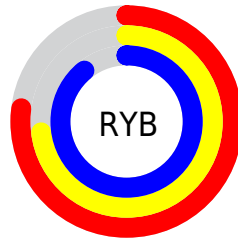

- Red (77%)
- Yellow (73%)
- Blue (89%)