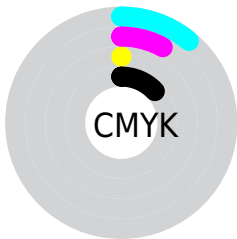

# Details

The RYB color **196, 202, 221** is a light color, and the websafe version is hex **CCCCCC**. A complement of this color would be **208, 221, 196**, and the grayscale version is **203, 203, 203**.

A 20% lighter version of the original color is **253, 254, 255**, and **142, 148, 166** is the 20% darker color. If you saturate the color by 10%, you get **174, 185, 221**, and if you desaturate by 10%, it is **218, 219, 221**.

# Distribution

- Red (77%)
- Green (80%)
- Blue (87%)

- Red (77%)
- Yellow (79%)
- Blue (87%)

- Cyan (11%)
- Magenta (8%)
- Yellow (0%)
- Black (13%)

- Cyan (23%)
- Magenta (20%)
- Yellow (13%)