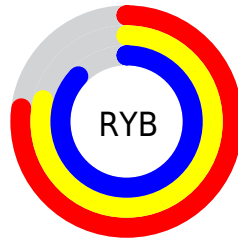

- Red (77%)
- Yellow (79%)
- Blue (87%)