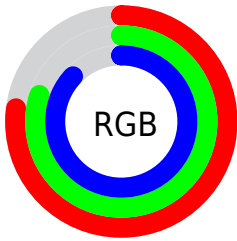

Distribution

- Red (77%)
- Green (80%)
- Blue (87%)