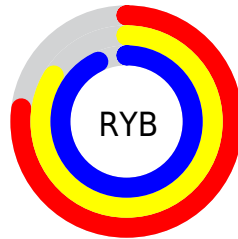

- Red (77%)
- Yellow (84%)
- Blue (93%)