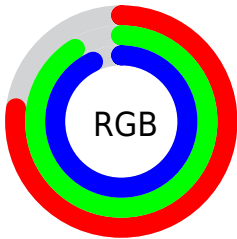

Distribution

- Red (77%)
- Green (91%)
- Blue (93%)