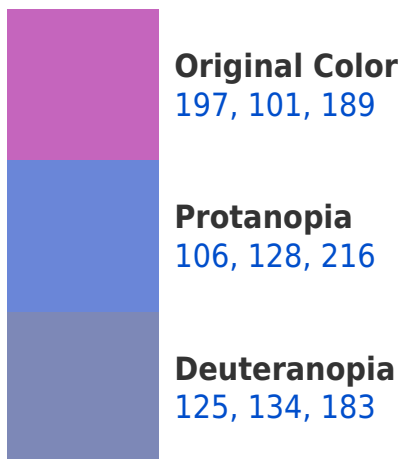

A 20% lighter version of the original color is **255, 155, 246**, and **141, 48, 135** is the 20% darker color. If you saturate the color by 10%, you get **197, 81, 187**, and if you desaturate by 10%, it is **197, 121, 191**.

Large Text (above 18pt) WCAG AAA ✓ Pass

Any Text WCAG AAA × Fail

If you want to check with other color combinations, try the [Color Contrast Checker](#).

RGB 197, 101, 189 Background

This preview shows how black text looks on a background with the RGB color 197, 101, 189.

This preview shows how white text looks on a background with the RGB color 197, 101, 189.

Color Blindness Simulation

Color vision deficiency is a very complex topic, and I could not describe the different causes any better than Wikipedia does, so if you want to learn more, you should check out their [article about color blindness](#).

Dichromacy

Tritanopia
189, 116, 125

Trichromacy

Original Color

197, 101, 189

Protanomaly

139, 122, 206

Deuteranomaly