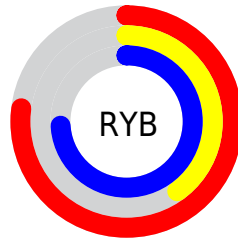

Details

The RYB color **197, 101, 189** is a light color, and the websafe version is hex **CC66CC**. A complement of this color would be **101, 190, 197**, and the grayscale version is **139, 139, 139**.

A 20% lighter version of the original color is **255, 155, 246**, and **141, 48, 135** is the 20% darker color. If you saturate the color by 10%, you get **197, 81, 187**, and if you desaturate by 10%, it is **197, 121, 191**.

Distribution

Red (77%)

Green (40%)

Blue (74%)

Red (77%)

Yellow (40%)

Blue (74%)

Cyan (0%)