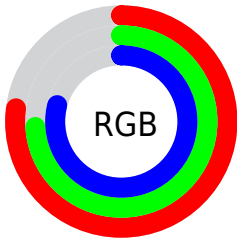

Distribution

Red (77%)

Green (74%)

Blue (79%)