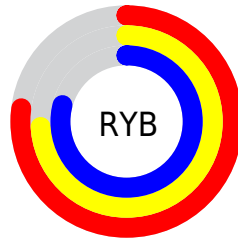

Details

The RYB color **197, 189, 201** is a light color, and the websafe version is hex **CCCCCC**. A complement of this color would be **189, 201, 197**, and the grayscale version is **193, 193, 193**.

A 20% lighter version of the original color is **254, 245, 255**, and **143, 136, 147** is the 20% darker color. If you saturate the color by 10%, you get **190, 169, 201**, and if you desaturate by 10%, it is **201, 209, 206**.

Distribution

Red (77%)

Green (74%)

Blue (79%)

Red (77%)

Yellow (74%)

Blue (79%)

Cyan (2%)