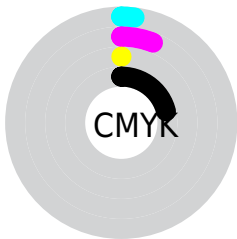

Details

The RYB color **197, 189, 201** is a light color, and the websafe version is hex **CCCCCC**. A complement of this color would be **189, 201, 197**, and the grayscale version is **193, 193, 193**.

A 20% lighter version of the original color is **254, 245, 255**, and **143, 136, 147** is the 20% darker color. If you saturate the color by 10%, you get **190, 169, 201**, and if you desaturate by 10%, it is **201, 209, 206**.

Distribution

Red (77%)

Green (74%)

Blue (79%)

Red (77%)

Yellow (74%)

Blue (79%)

Cyan (2%)

Magenta (6%)

Yellow (0%)

Black (21%)

Cyan (23%)

Magenta (26%)

Yellow (21%)

Brightness & Saturation Gradients

These gradients show how the RYB color 197, 189, 201 changes by changing the brightness by 10 percent. The first figure shows a shift by +10% for each color and the second figure -10%.