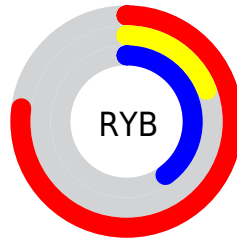

Red (77%)

Yellow (19%)

Blue (40%)