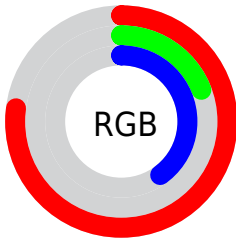

Distribution

Red (77%)

Green (19%)

Blue (40%)